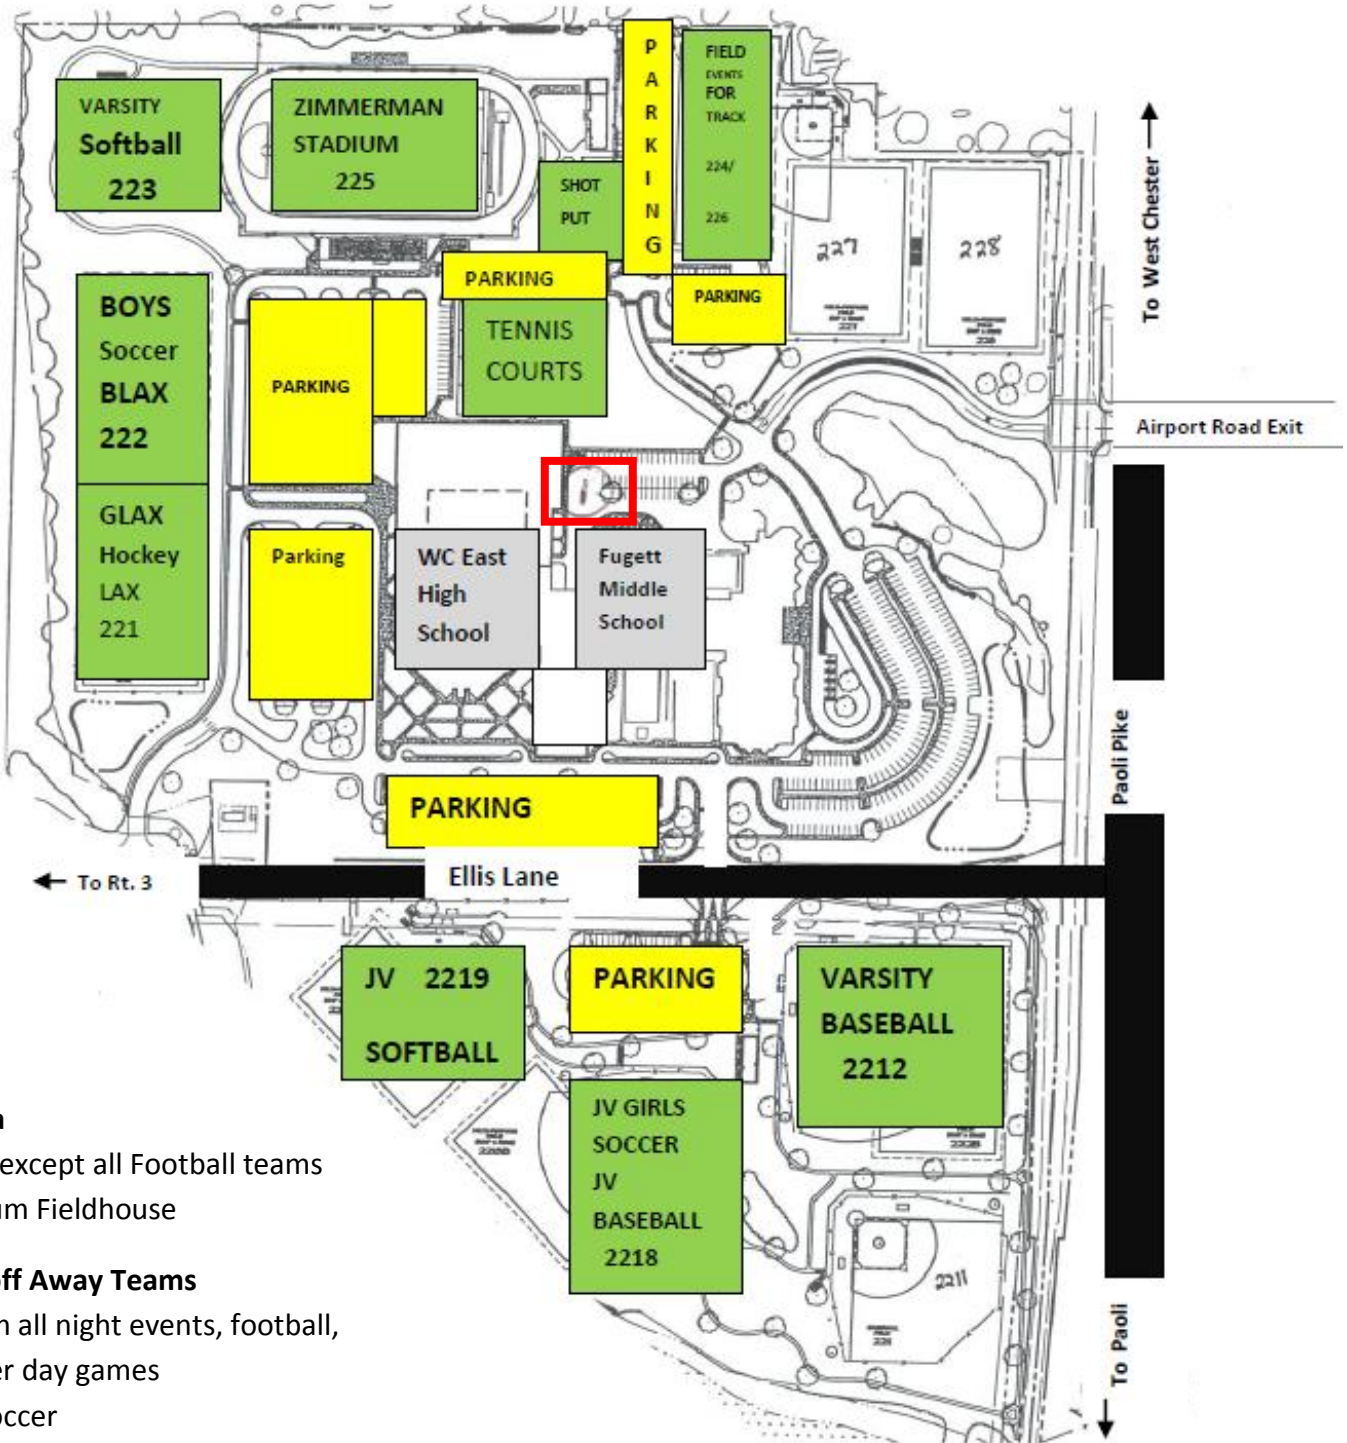

EAST HIGH SCHOOL/FUGETT MIDDLE SCHOOL CAMPUS MASTER ATHLETIC FIELD MAP

Pick-up Area

1- All teams except all Football teams at the Stadium Fieldhouse

Field Drop-off Away Teams

- 225- Stadium all night events, football, varsity soccer day games
- 222- Boys Soccer

Price Farms Fields

- 2218- JV Girls Soccer day games
- 2212- Field Hockey